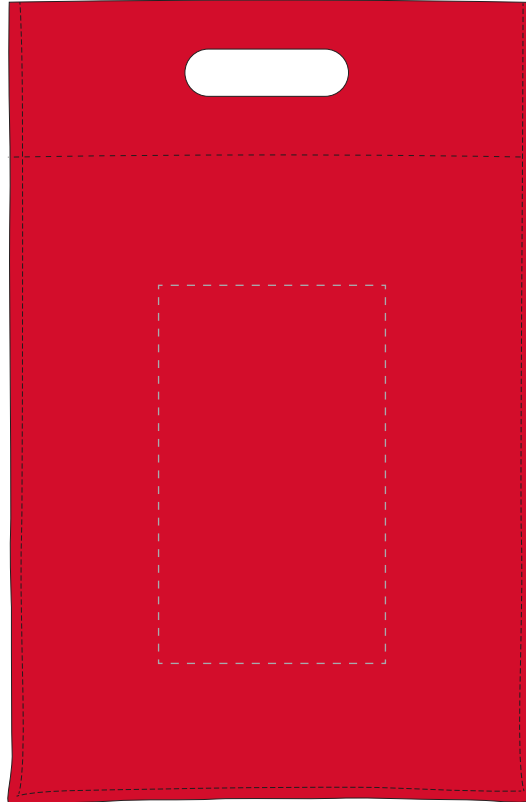

Your Ref:

Quantity:

Product Code: QB0523

Our Ref:

Version: 1

Product Colour: RED

PRINTING CONCERNS:

We stock this item in the following colours

**PANTONE REFERENCE(S)**
 Full colour printing

ARTWORK SCALE 25%

Product Image for visualisation
- colours may vary

The dashed line is to demonstrate print area and will not appear on your printed item

PLEASE NOTE: